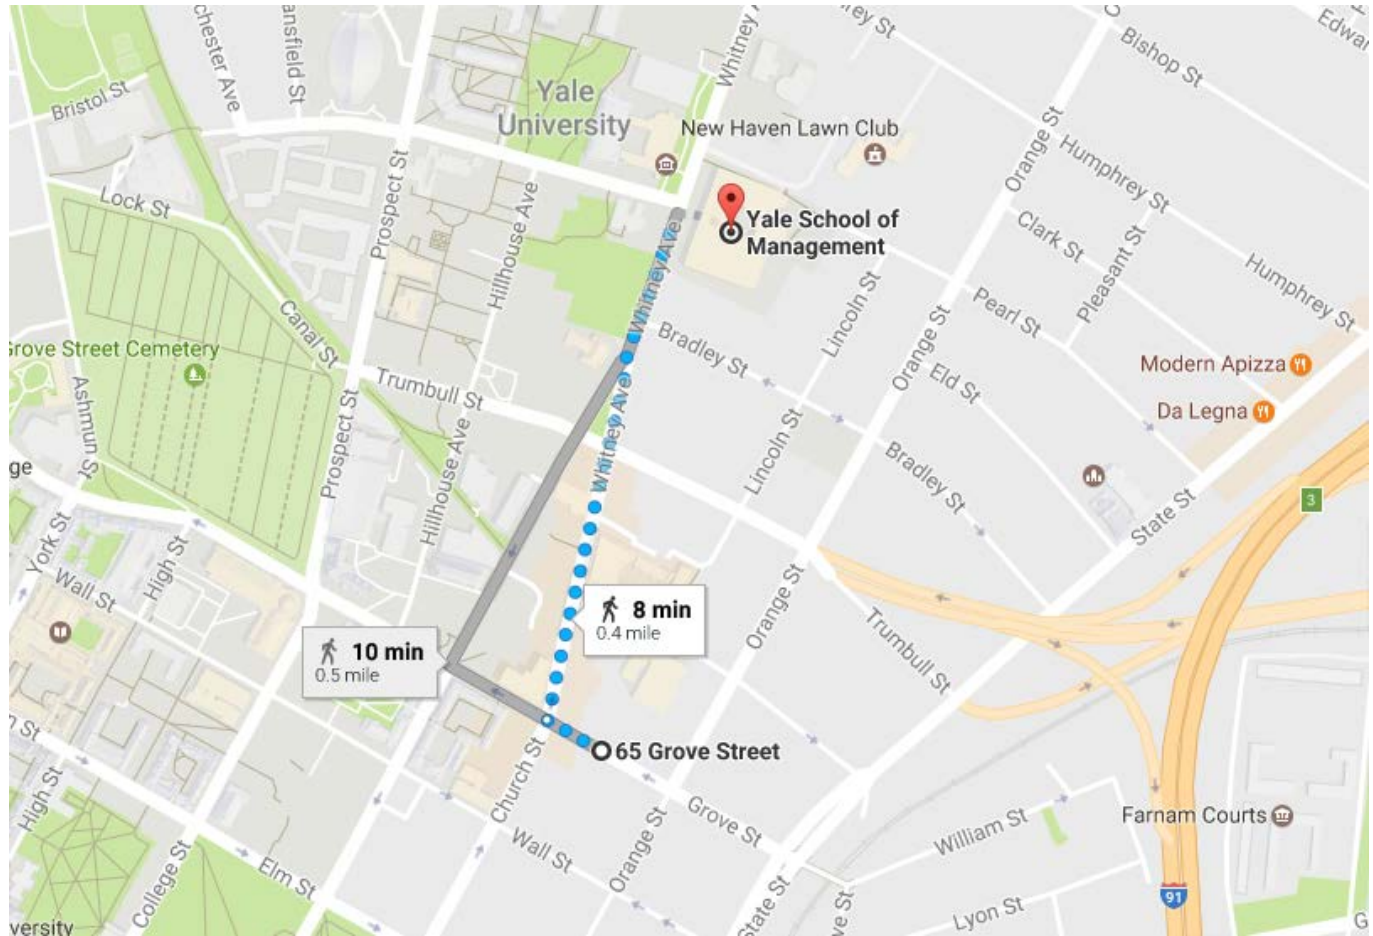

Nearest Parking Location

***8 minute walk from Grove Street Garage to Yale School of Mgmt.**

<p>Grove Street Garage 65 Grove Street New Haven, CT 06511 (203) 624-7494</p>	<p>\$2.00 per 1/2 hr \$20.00 Daily Max.</p>	<p>Monday - Friday 6:00am - 9:00pm</p>
--	---	--